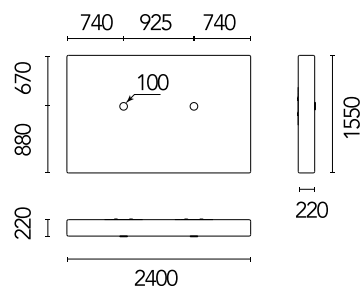

FLOS

F3817009

Maap W2

Designed by Erwan Bouroullec, 2026

LED retrofit - 8 x 160W

Wall lamp emitting diffused light. LED sources mounted on an iron support fixed to a round iron back plate. Lamp body in ultra-lightweight tear-resistant fibre material. Casing magnetically secured to the metal frame using large magnetic buttons. Designed to be manually crumpled to create its final form.

Maap by Erwan Bouroullec brings together three recurring themes in his work: geometry, natural structures and lightness. Conceived as an expansive surface of illumination, its ultralight, paper-like membrane must be crumpled during installation, confronting precise geometry with unpredictability and forming a luminous landscape that can be endlessly reshaped. Resembling a cloud of organic light, Maap diffuses a soft, immersive glow over a broad area with a design that is both radically simple and inherently complex.

Are you a professional and your project needs consulting and support?

[BOOK AN APPOINTMENT](#)

Download

[Mounting instructions](#) PDF

[Mounting instructions](#) PDF

Main specifications

EAN	8059607079577
Mounting	Wall, Floor
Environments	Indoor dry location
Light source type	Bulb
Light sources included	No
Lamp category	LED retrofit
Lamp holders	E27
Number of lamps	8
Power (W)	160
System power (W)	160

Physical

Length (mm)	2400
Net weight (kg)	7.15
Package volume (m3)	0.14
IP internal	20